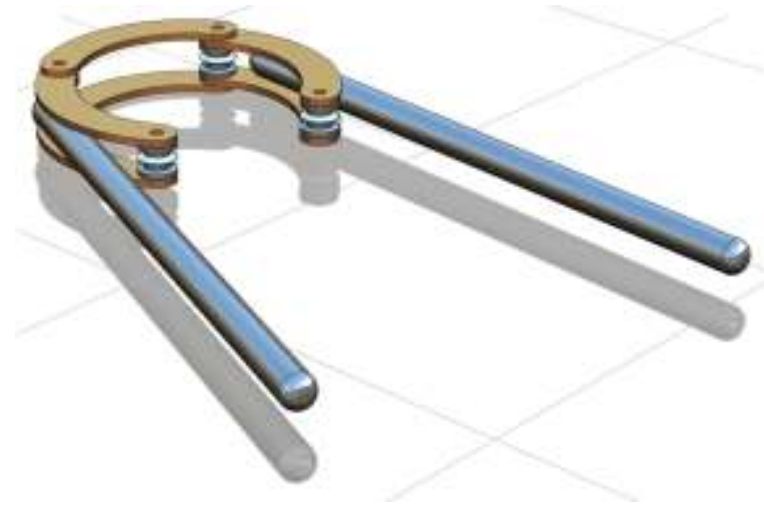

teg

[ALPO Can Opener Tool](#)

ALPO Can Opener Tool

Features:

- 304 SS Construction
- Replaceable Plastic Wedge Discs

ALPO Can Opener Tool

Operation:

1. Align

2. Close

ALPO Can Opener Tool

Tool in Closed Position