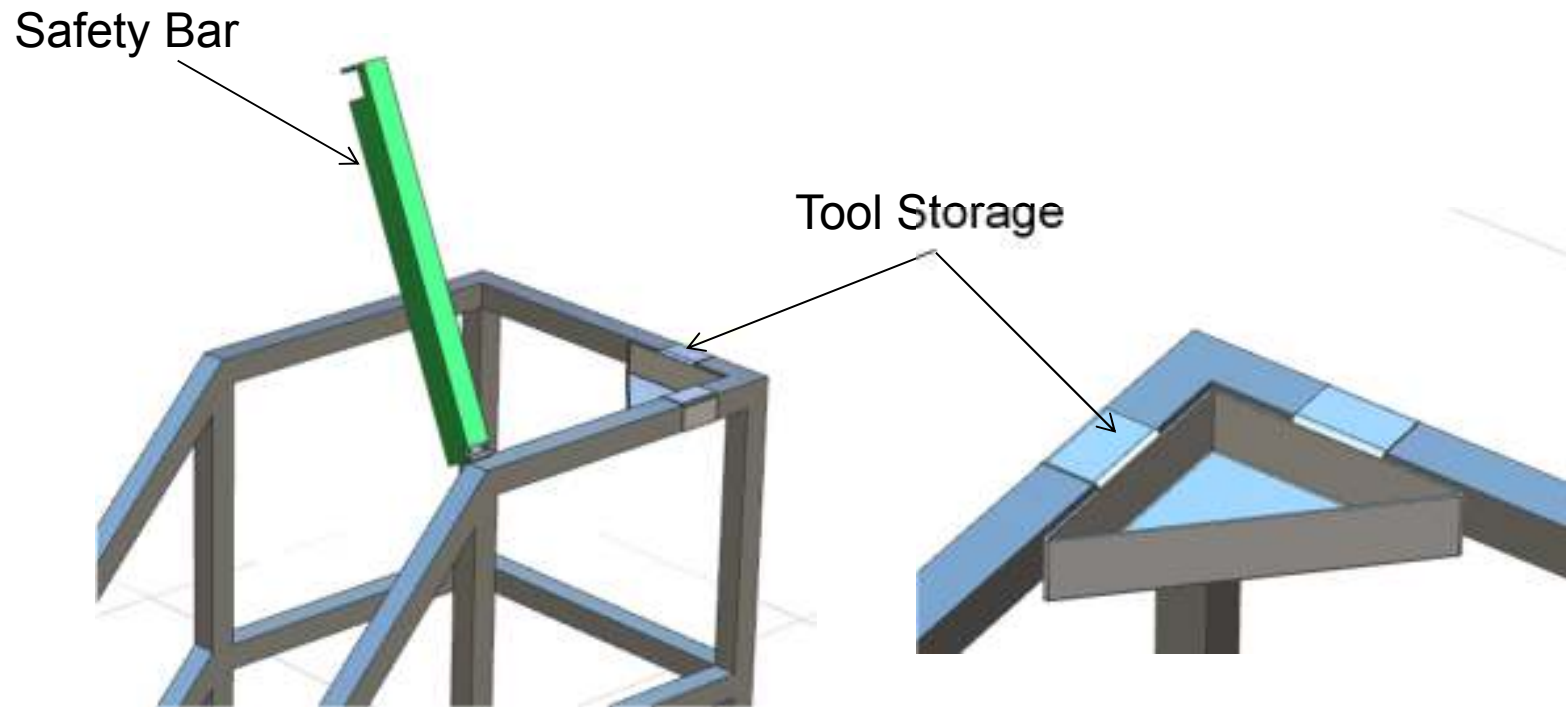

teg

Maintenance Platform

teg.com

teg

Maintenance Platform

Features:

- 304 Stainless Construction
- Checker Plate Steps
- Safety Bar
- Kickboards
- Movable Tool Storage box
- 4x Swivel/Lockable Wheels
- Folding Cage for easy transport

Maintenance Platform

Maintenance Platform

Cage Sides fold down for easier transporting

Maintenance Platform

Dimensions