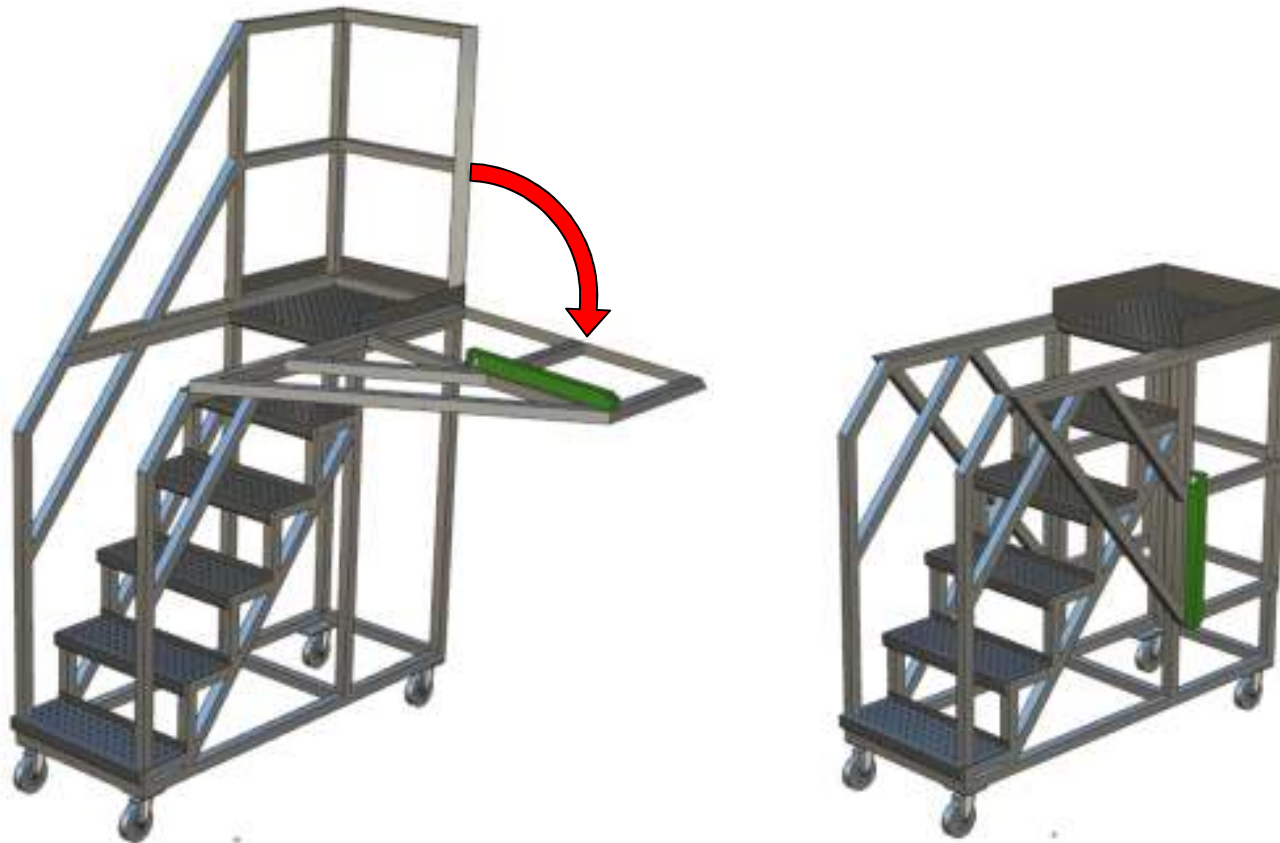

teg

Maintenance Platform

teg.com

teg

Maintenance Platform

Features:

- 304 Stainless Construction
- Checker Plate Steps
- Safety Bar
- Kickboards
- Movable Tool Storage box
- 4x Swivel/Lockable Wheels
- Folding Cage for easy transport

Maintenance Platform

Maintenance Platform

Cage Sides fold down for easier transporting

Maintenance Platform

Dimensions