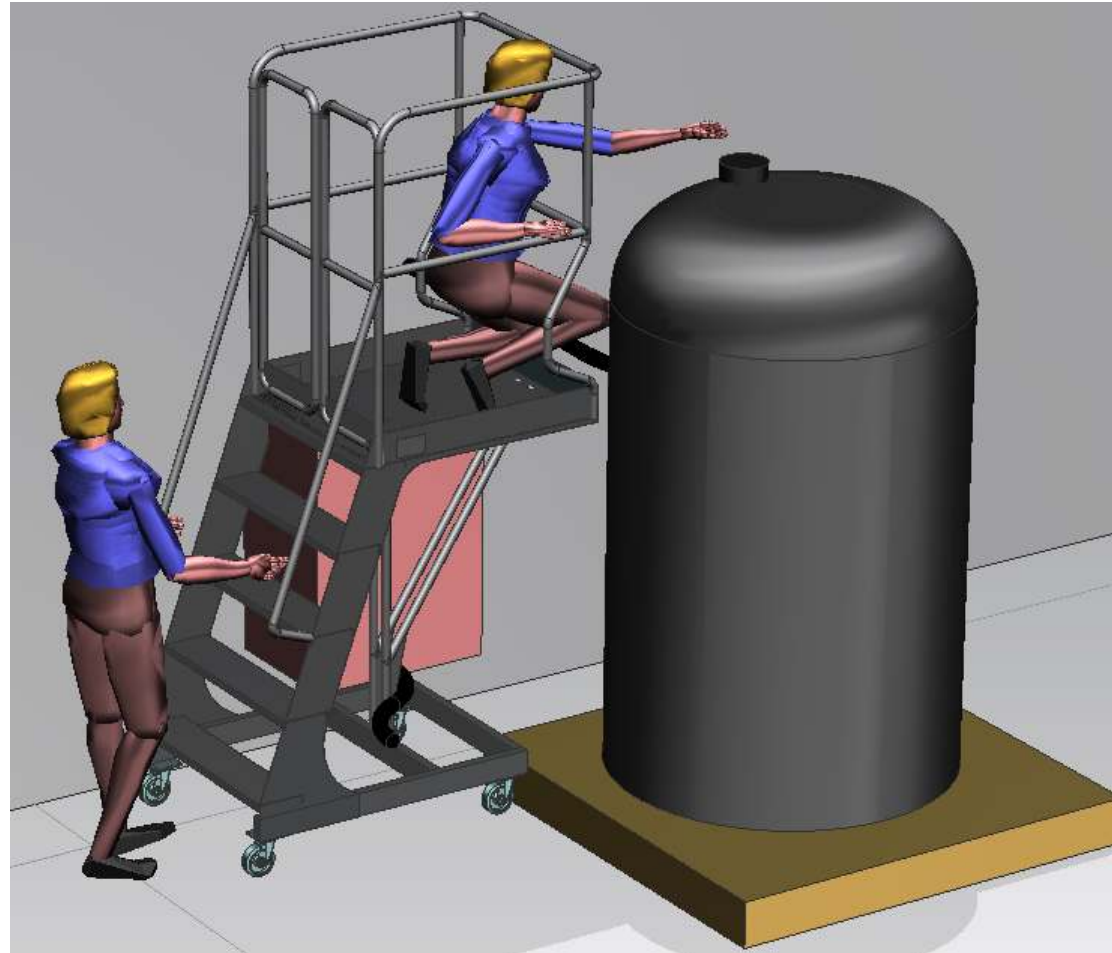

### Features:

- 304 SS construction
- Custom design to suit Product Stations area
- Non-slip steps & floor
- 4 swivel castors – 2 lockable
- Self-closing safety gate
- Safety handrail
- Serial number plate
- Meets ISO standards

# Mobile Access Platform

*Overall  
Dimensions*

## Mobile Access Platform

*Isometric Working View*