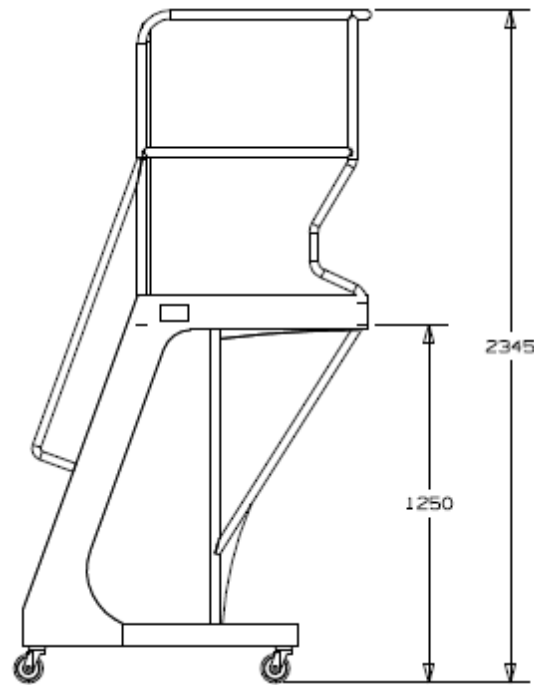

### Features:

- 304 SS construction
- Custom design to suit Product Stations area
- Non-slip steps & floor
- 4 swivel castors – 2 lockable
- Self-closing safety gate
- Safety handrail
- Serial number plate
- Meets ISO standards

# Mobile Access Platform

*Overall  
Dimensions*