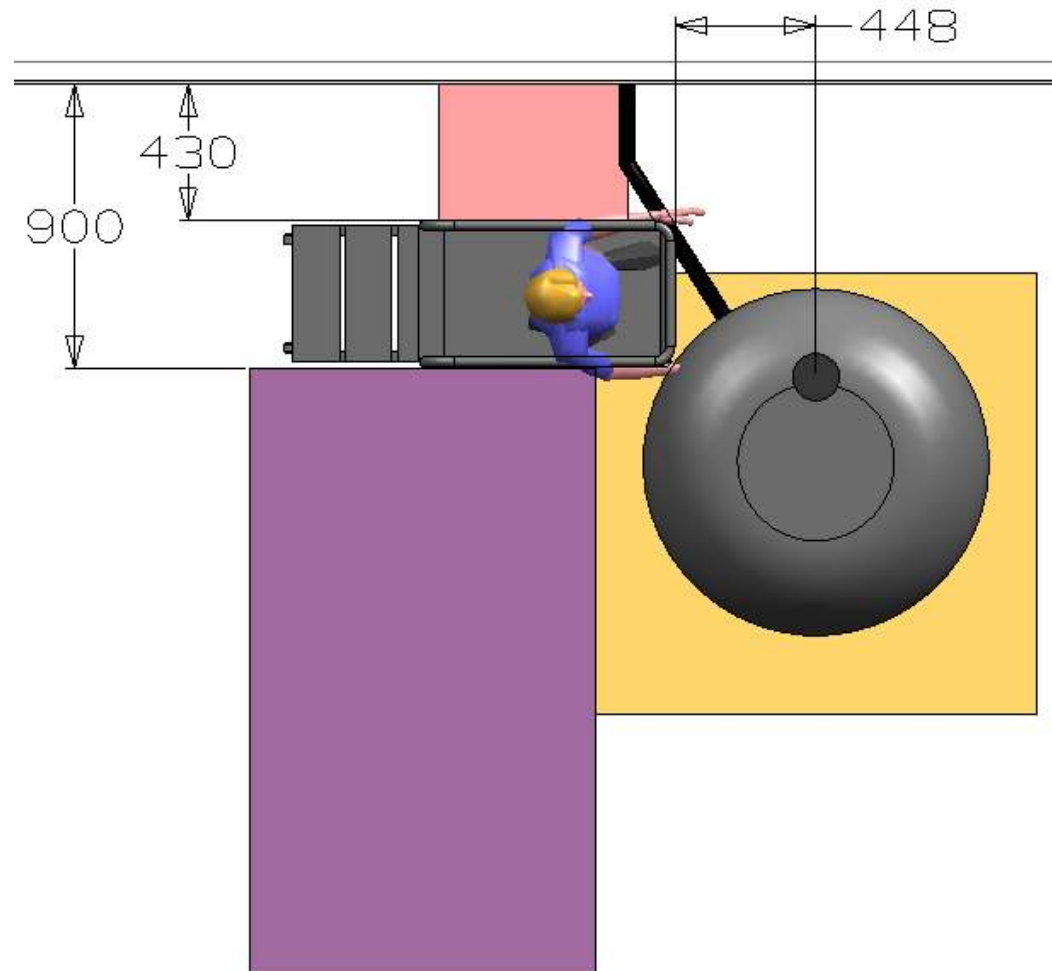

Mobile Access Platform

Plan View